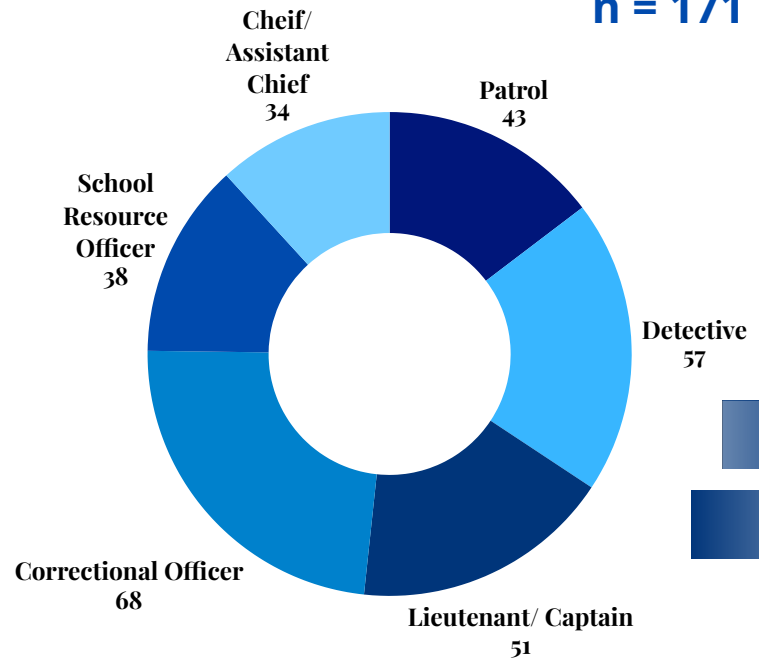

# Movement & Motivation Among First Responders

**FIRE:**  
94.36 MINUTES/DAY

**LAW ENFORCEMENT:**  
46.39 MINUTES/DAY

Based on the data collected, individuals in fire service occupations engage in approximately 67% more daily physical activity compared to those in law enforcement.

### What is an RAI score?

The Relative Autonomy Index is a score that reflects how self-determined a person's exercise motivation is.