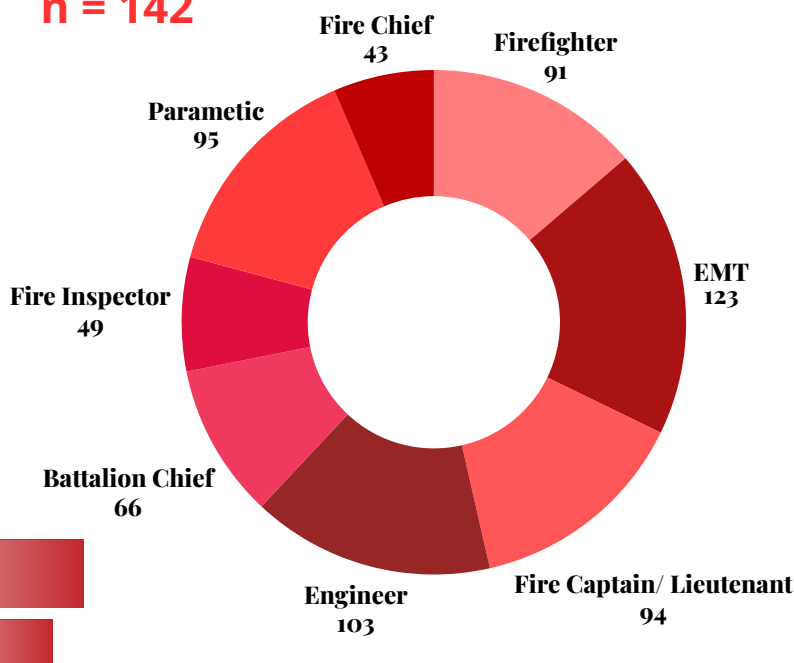

Average Moderate Physical Activity Minutes/Day

n = 142